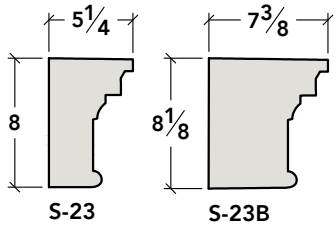

WINDOW SILLS

LANDMARK STONE
1630 KATHLEEN AVENUE, SACRAMENTO, CA 95815
916-548-8232 • contact@landmarkcaststone.com • www.landmarkcaststone.com

SCALE
1:12

SECTION
WS3