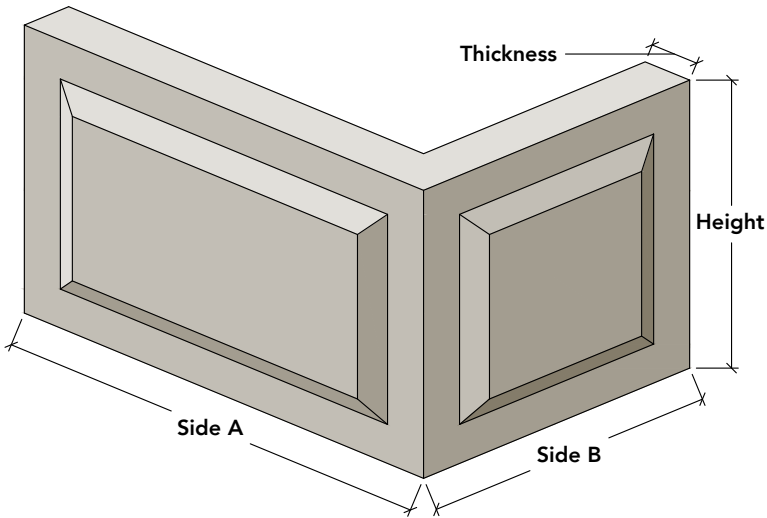

LANDMARK STONE

1630 KATHLEEN AVENUE, SACRAMENTO, CA 95815
 916-548-8232 • contact@landmarkcaststone.com • www.landmarkcaststone.com

SCALE

1:8

SECTION

QN1

QUOINS

Product Number	Side A	Side B	Height	Thickness
Q4-2412	24	12	12	2
Q4-2424	24	24	12	2
Q4-2012	20	12	20	3
Q4-2020	20	20	20	3