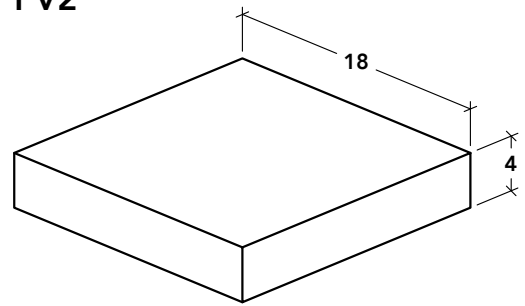

PEDESTAL PAVERS

PV1

PV2

PV3

PB-3

(More sizes available)

LANDMARK STONE

1630 KATHLEEN AVENUE, SACRAMENTO, CA 95815