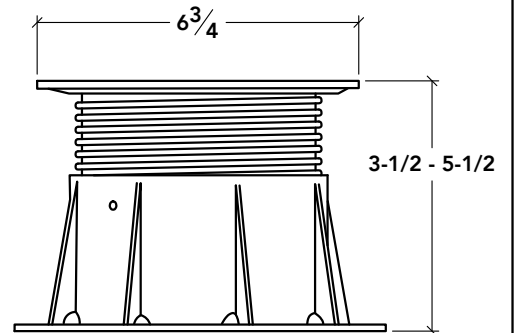

PEDESTAL PAVERS

PV1

PV2

PV3

PB-3

(More sizes available)

LANDMARK STONE

1630 KATHLEEN AVENUE, SACRAMENTO, CA 95815