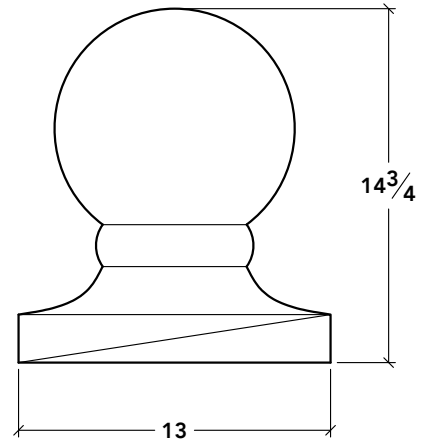

LANDMARK STONE

1630 KATHLEEN AVENUE, SACRAMENTO, CA 95815

916-548-8232 • contact@landmarkcaststone.com • www.landmarkcaststone.com

SCALE
1:16

SECTION
FP2

SP1

SP2

SP3