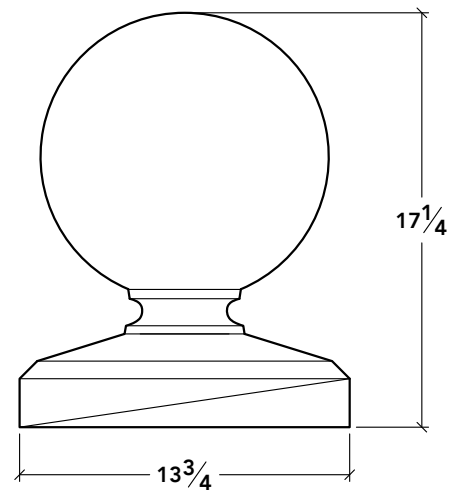

SP1

SP2

SP3

SP4

LANDMARK STONE

1630 KATHLEEN AVENUE, SACRAMENTO, CA 95815
916-548-8232 • contact@landmarkcaststone.com • www.landmarkcaststone.com

SCALE

1:8

SECTION

FIN1