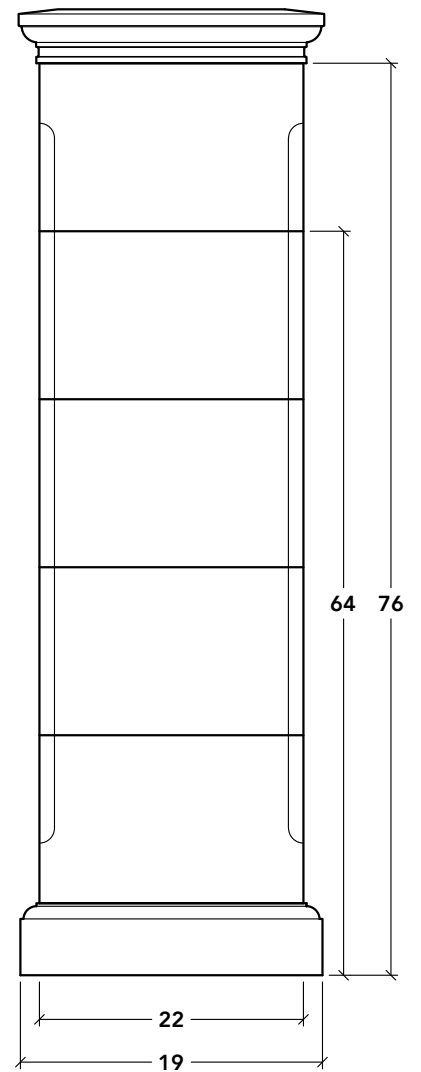

1630 KATHLEEN AVENUE, SACRAMENTO, CA 95815

916-548-8232 • contact@landmarkcaststone.com • www.landmarkcaststone.com

SCALE
1:14

SECTION
FP1

FENCE PIERS

FP4

FP5

FP6