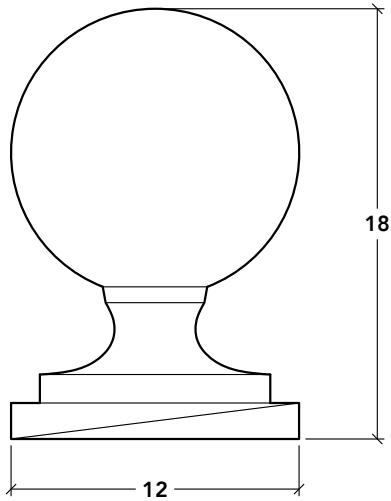

SP4

LANDMARK STONE

1630 KATHLEEN AVENUE, SACRAMENTO, CA 95815
916-548-8232 • contact@landmarkcaststone.com • www.landmarkcaststone.com

SCALE

1:8

SECTION

FIN1

SP5