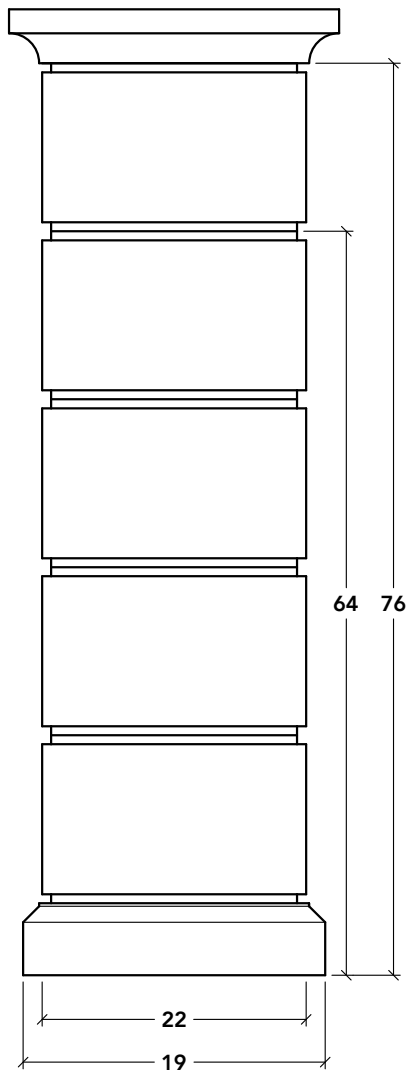

1630 KATHLEEN AVENUE, SACRAMENTO, CA 95815

916-548-8232 • contact@landmarkcaststone.com • www.landmarkcaststone.com

SCALE
1:14

SECTION
FP1

FENCE PIERS

FP4

FP5

FP6