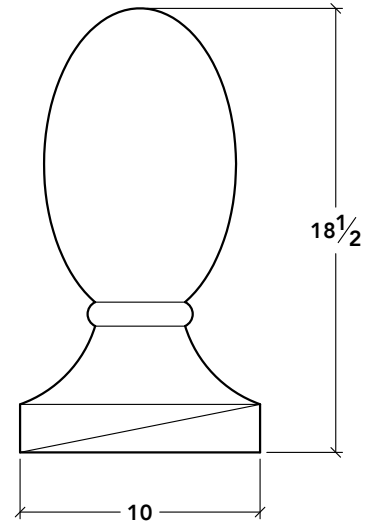

SP5

SP6

SP7

LANDMARK STONE

1630 KATHLEEN AVENUE, SACRAMENTO, CA 95815
916-548-8232 • contact@landmarkcaststone.com • www.landmarkcaststone.com

SCALE

1:8

SECTION

FIN2