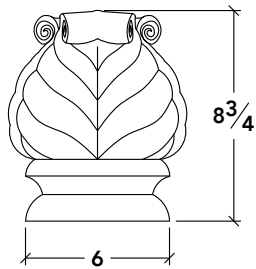

SP5

SP6

SP7

LANDMARK STONE

1630 KATHLEEN AVENUE, SACRAMENTO, CA 95815
916-548-8232 • contact@landmarkcaststone.com • www.landmarkcaststone.com

SCALE

1:8

SECTION

FIN2