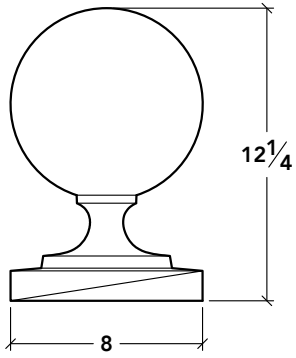

LANDMARK STONE

1630 KATHLEEN AVENUE, SACRAMENTO, CA 95815

916-548-8232 • contact@landmarkcaststone.com • www.landmarkcaststone.com

SCALE
1:16

SECTION
FP2

SP1

SP2

SP3