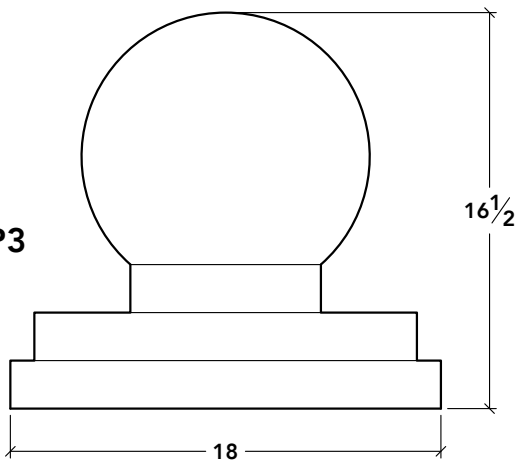

LANDMARK STONE

1630 KATHLEEN AVENUE, SACRAMENTO, CA 95815

916-548-8232 • contact@landmarkcaststone.com • www.landmarkcaststone.com

SCALE
1:16

SECTION
FP2

SP1

SP2

SP3