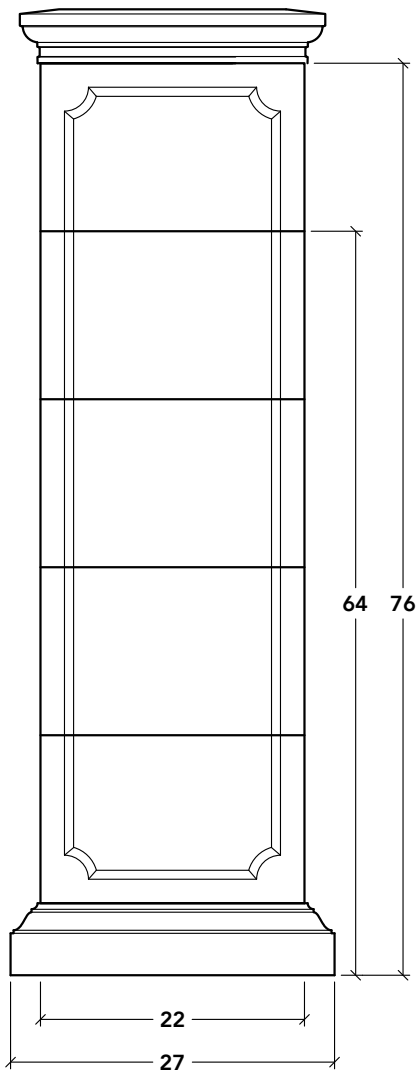

1630 KATHLEEN AVENUE, SACRAMENTO, CA 95815

916-548-8232 • contact@landmarkcaststone.com • www.landmarkcaststone.com

SCALE
1:14

SECTION
FP1

FENCE PIERS

FP4

FP5

FP6