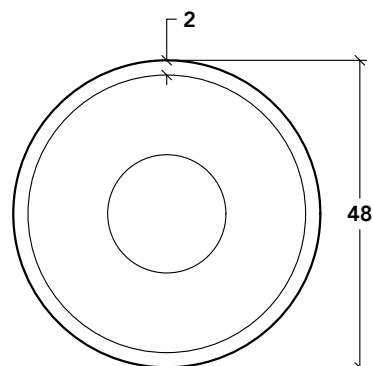

FNT1

LANDMARK STONE
1630 KATHLEEN AVENUE, SACRAMENTO, CA 95815
916-548-8232 • contact@landmarkcaststone.com • www.landmarkcaststone.com

SCALE
1:40

SECTION
FTS1

PT1

PT2

PT3

LANDMARK STONE