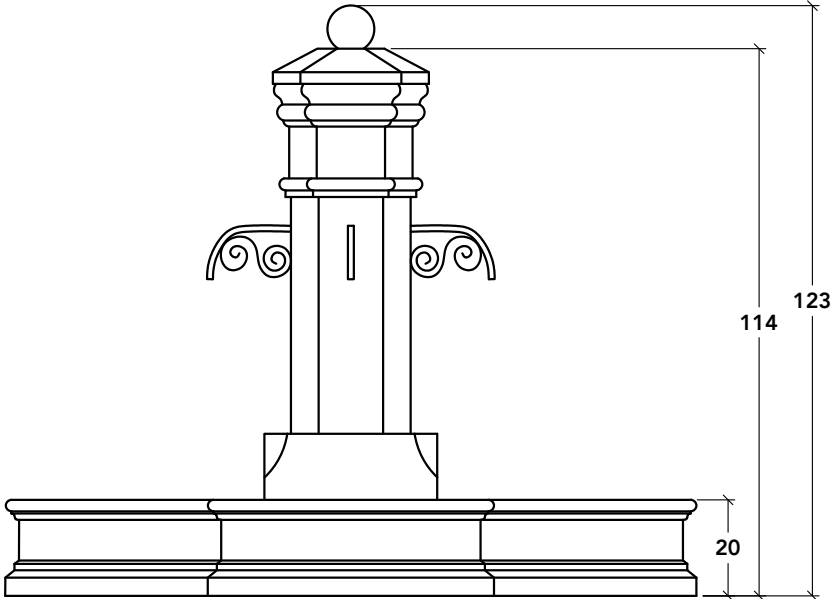

FNT1

LANDMARK STONE
1630 KATHLEEN AVENUE, SACRAMENTO, CA 95815
916-548-8232 • contact@landmarkcaststone.com • www.landmarkcaststone.com

SCALE
1:40

SECTION
FTS1

PT1

PT2

PT3

LANDMARK STONE