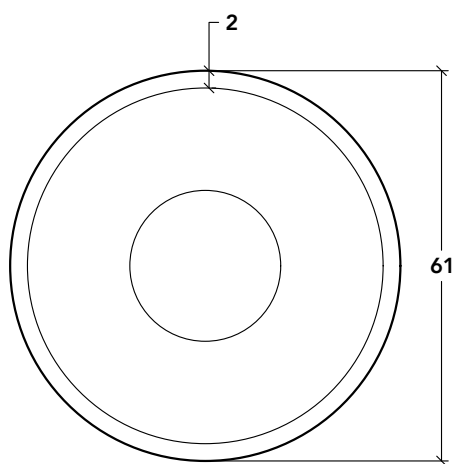

FNT1

LANDMARK STONE
1630 KATHLEEN AVENUE, SACRAMENTO, CA 95815
916-548-8232 • contact@landmarkcaststone.com • www.landmarkcaststone.com

SCALE
1:40

SECTION
FTS1

PT1

PT2

PT3

LANDMARK STONE