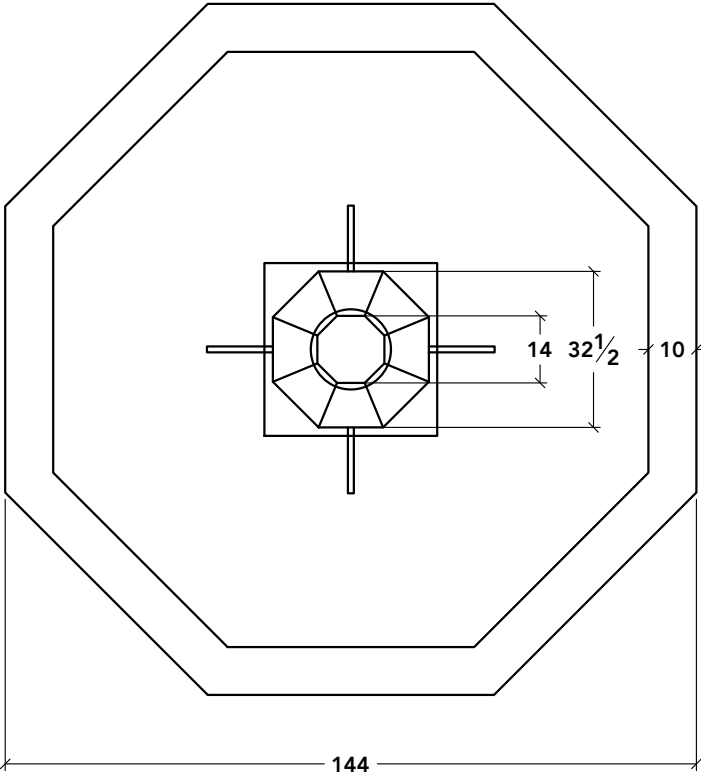

FNT1

LANDMARK STONE
1630 KATHLEEN AVENUE, SACRAMENTO, CA 95815
916-548-8232 • contact@landmarkcaststone.com • www.landmarkcaststone.com

SCALE
1:40

SECTION
FTS1

PT1

PT2

PT3

LANDMARK STONE