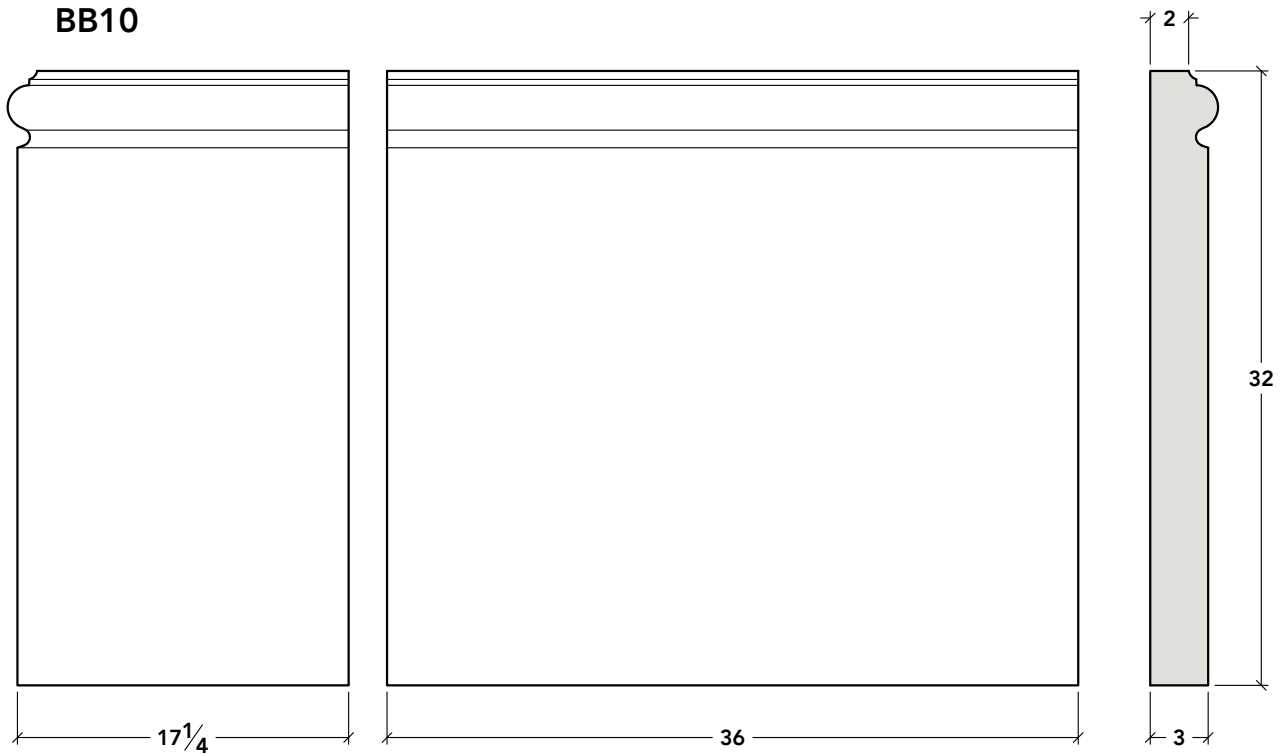

BASEBOARDS

BB10

BB11

LANDMARK STONE

1630 KATHLEEN AVENUE, SACRAMENTO, CA 95815
916-548-8232 • contact@landmarkcaststone.com • www.landmarkcaststone.com

SCALE
1:10

SECTION
BSB1

BASEBOARDS