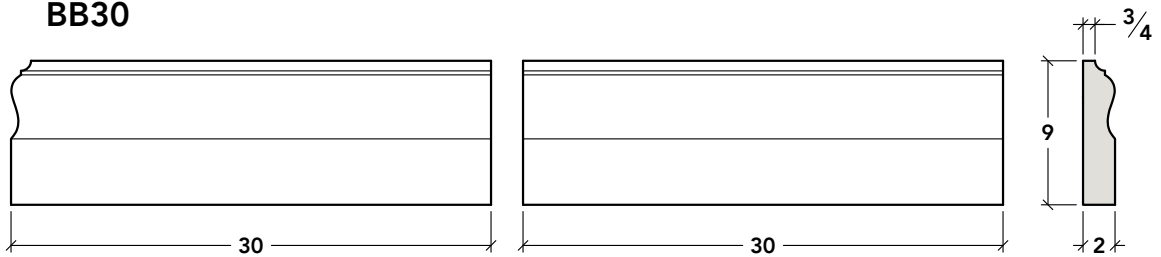

BASEBOARDS

BB30

LANDMARK STONE

1630 KATHLEEN AVENUE, SACRAMENTO, CA 95815
916-548-8232 • contact@landmarkcaststone.com • www.landmarkcaststone.com

SCALE
1:10

SECTION
BSB5