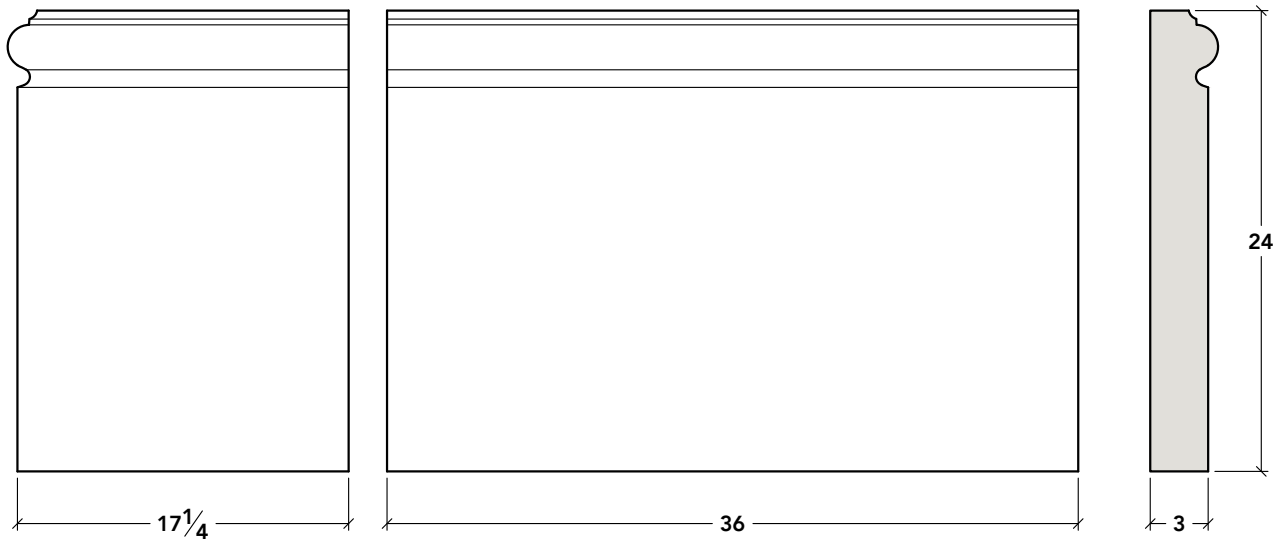

BASEBOARDS

BB10

BB11

LANDMARK STONE

1630 KATHLEEN AVENUE, SACRAMENTO, CA 95815
916-548-8232 • contact@landmarkcaststone.com • www.landmarkcaststone.com

SCALE
1:10

SECTION
BSB1

BASEBOARDS