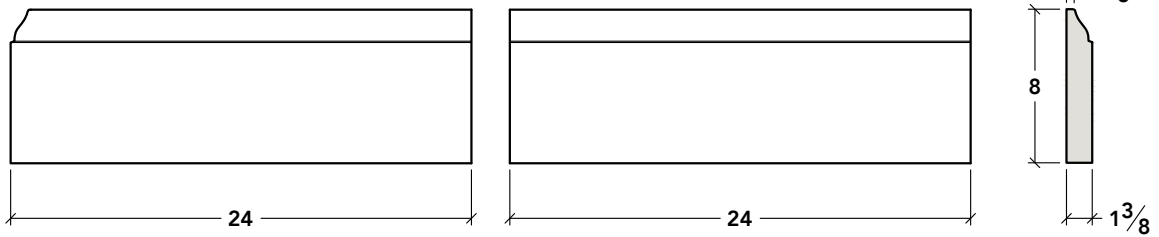

BASEBOARDS

BB16

LANDMARK STONE

1630 KATHLEEN AVENUE, SACRAMENTO, CA 95815
916-548-8232 • contact@landmarkcaststone.com • www.landmarkcaststone.com

SCALE

1:10

SECTION

BSB3