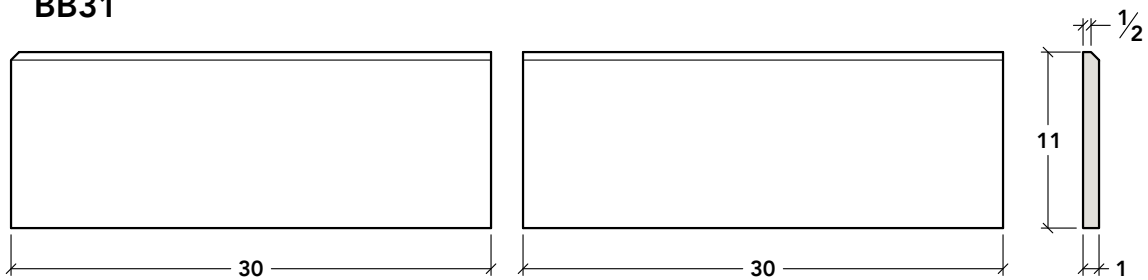

BASEBOARDS

BB31

LANDMARK STONE

1630 KATHLEEN AVENUE, SACRAMENTO, CA 95815
916-548-8232 • contact@landmarkcaststone.com • www.landmarkcaststone.com

SCALE
1:10

SECTION
BSB5