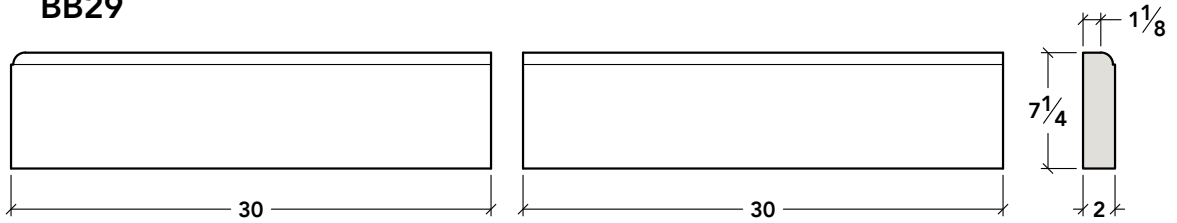

BASEBOARDS

BB29