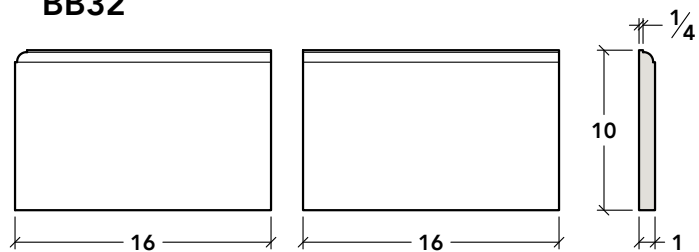

BB29

BB30

BB31

BB32

LANDMARK STONE

1630 KATHLEEN AVENUE, SACRAMENTO, CA 95815
916-548-8232 • contact@landmarkcaststone.com • www.landmarkcaststone.com

SCALE
1:10

SECTION
BSB5