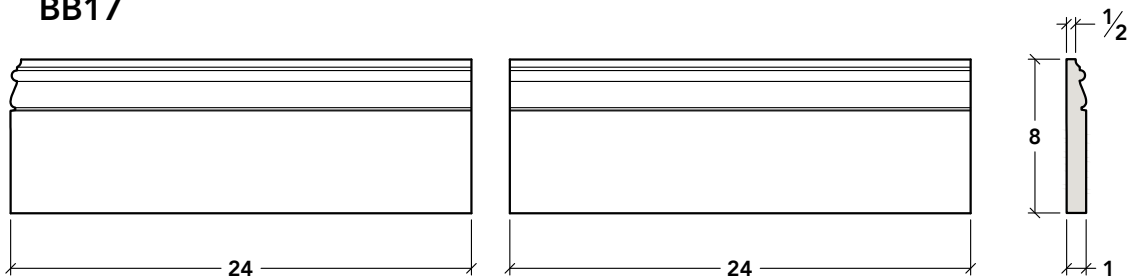

BASEBOARDS

BB17

LANDMARK STONE

1630 KATHLEEN AVENUE, SACRAMENTO, CA 95815
916-548-8232 • contact@landmarkcaststone.com • www.landmarkcaststone.com

SCALE

1:10

SECTION

BSB3