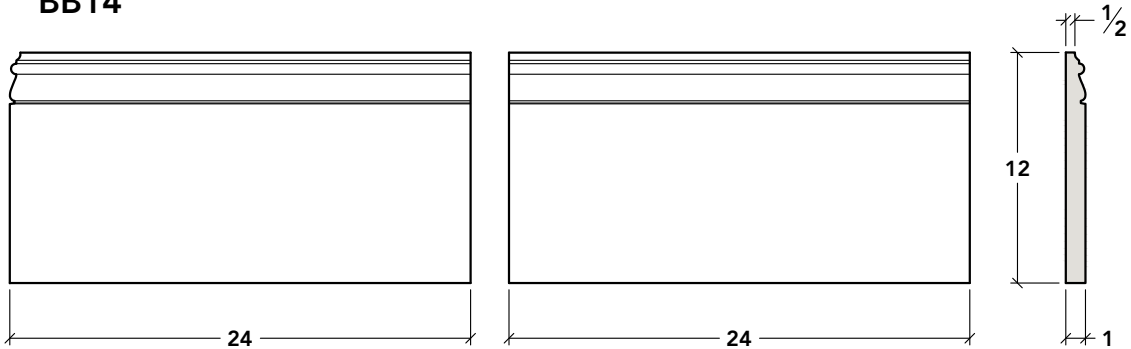

BB14

LANDMARK STONE

1630 KATHLEEN AVENUE, SACRAMENTO, CA 95815
916-548-8232 • contact@landmarkcaststone.com • www.landmarkcaststone.com

SCALE
1:10

SECTION
BSB2