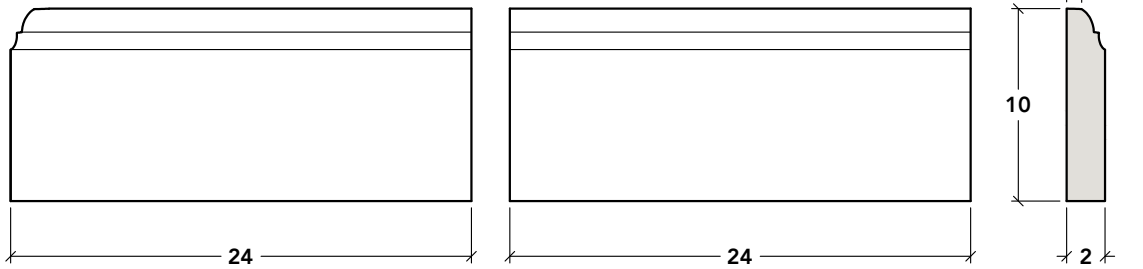

BASEBOARDS

BB15