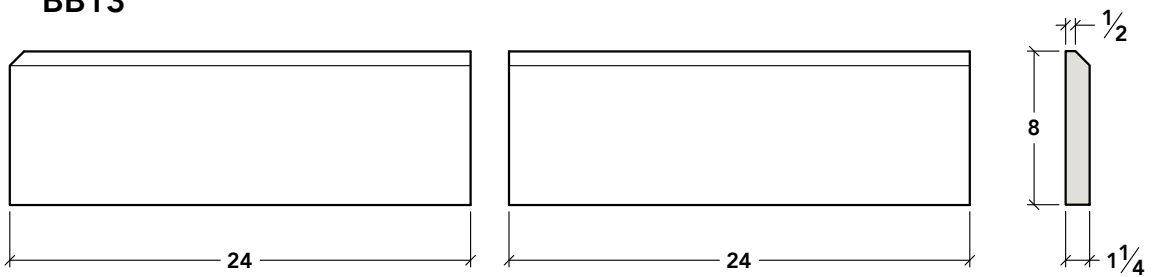

BASEBOARDS

BB13

LANDMARK STONE

1630 KATHLEEN AVENUE, SACRAMENTO, CA 95815
916-548-8232 • contact@landmarkcaststone.com • www.landmarkcaststone.com

SCALE
1:10

SECTION
BSB2